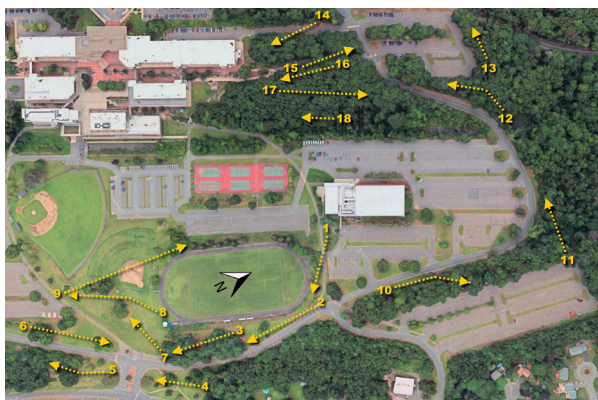

DISC GOLF

AT HOLYOKE COMMUNITY COLLEGE

THE COURSE

THE RULES

- » Please respect all pedestrians and vehicles.
Do not throw until the area is clear.
- » Throw your disc toward the basket.
Play your next shot from where the disc lands.
- » To complete a hole, your disc must land inside either the basket or the chains.
- » All pavement and water is out-of-bounds and adds one stroke to your score. If your shot goes out-of-bounds, play your next shot up to one meter in from where your disc left the fairway.
- » Please help keep our course clean.

HOLYOKE
COMMUNITY
COLLEGE

303 Homestead Avenue,
Holyoke, MA 01040
hcc.edu/disc-golf